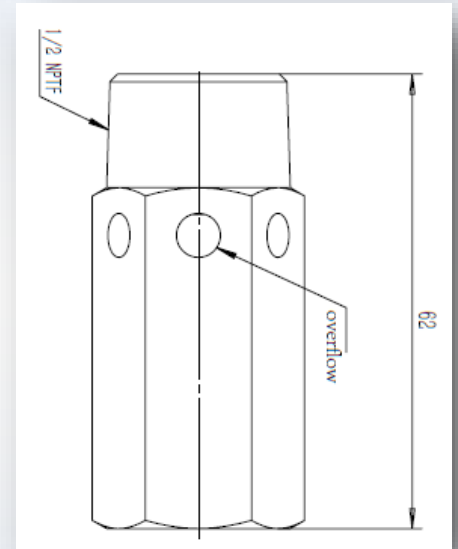

GREASE SHUT OFF VENT VALVE ASSEMBLY

Automatic Operation: Allows grease flow into the tank, closing automatically when full to prevent spills.

Installation: Best located on top of the tank, in a 2" BSP socket.

Maintenance: The breather tube must be pointed downward to prevent moisture entry.

System Pressure: Compatible with tanks that can withstand a maximum of 25 PSI grease pressure.

SHUT-OFF VALVE ASSEMBLY

AIR VENT VALVE

ORDERING INFORMATION

PART NUMBER	DESCRIPTION
PG-0307-132268-00	SHUT-OFF GREASE VALVE ASSEMBLY
PG-0819-76219-00	AIR VENT VALVE
PG-0802-176215-00	SAFETY VALVE

“FLUID EQUIPMENT SPECIALISTS”

Automatic Lubrication Systems

WWW.SILVERIENG.COM | SALES@SILVERIENG.COM | 1300 716 413 | WHATSAPP +61 458 047 075