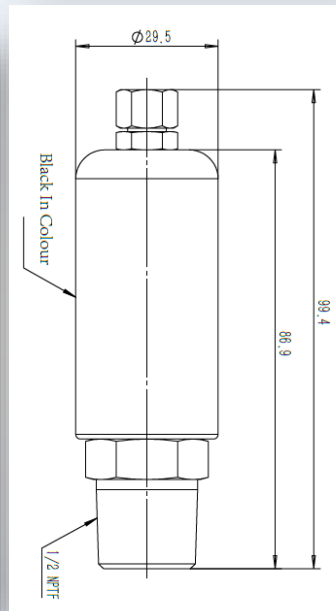

AIR VENT VALVE