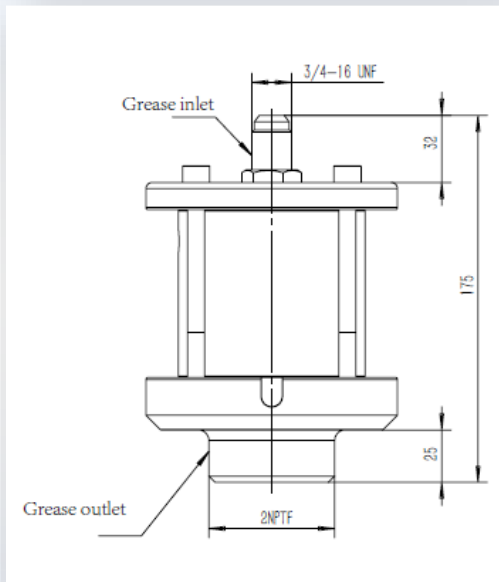

SHUT-OFF VALVE ASSEMBLY