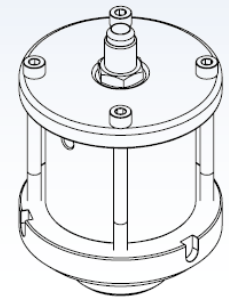

GREASE SHUT OFF VENT VALVE ASSEMBLY

Automatic Lubrication Systems

WWW.SILVERIENG.COM | SALES@SILVERIENG.COM | 1300 716 413 | WHATSAPP +61 458 047 075

GREASE SHUT OFF VENT VALVE ASSEMBLY

Grease Vent Valve is an automatic, grease fill shut-off valve designed for lubricating systems, enabling automatic shut-off when a tank is full (typically 3-4 PSI) to prevent overfilling. It is installed on top of tanks with a 2" BSP socket and works alongside Air Vent breathers and safety valve. It is used in 40kg Tanks for mobile workshop grease and mobile equipment.

SHUT-OFF VALVE ASSEMBLY PART # PG-0307-132268-00

Working Pressure: 3–4 psi
Reset Pressure: 10 psi
Maximum Operating Pressure: 1000 psi
Inlet Thread: 3/4"-16 UNF
Outlet Thread: 2" NPTF

AIR VENT VALVE PART # PG-0819-76219-00

Allows the grease tank to vent air during filling and operation, preventing contamination from entering the system. Mounting: It is typically mounted using a 1/2" BSP socket in the top of the tank.

SAFETY VALVE PART # PG-0802-176215-00