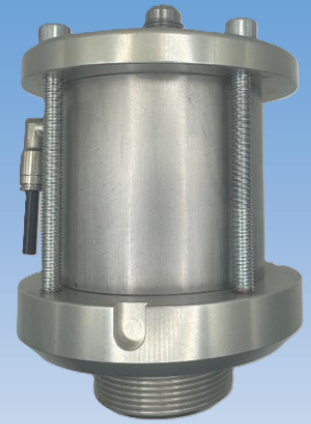

GREASE SHUT OFF VENT VALVE ASSEMBLY

Automatic Lubrication Systems

WWW.SILVERIENG.COM | SALES@SILVERIENG.COM | 1300 716 413 | WHATSAPP +61 458 047 075

GREASE SHUT OFF VENT VALVE ASSEMBLY

Grease Vent Valve is an automatic, grease fill shut-off valve designed for lubricating systems, enabling automatic shut-off when a tank is full (typically 3-4 PSI) to prevent overfilling. It is installed on top of tanks with a 2" BSP socket and works alongside Air Vent breathers and safety valve. It is used in 40kg Tanks for mobile workshop grease and mobile equipment.

SHUT-OFF VALVE ASSEMBLY PART # PG-0307-132268-00

Working Pressure: 3–4 psi
Reset Pressure: 10 psi
Maximum Operating Pressure: 1000 psi
Inlet Thread: 3/4"-16 UNF
Outlet Thread: 2" NPTF

AIR VENT VALVE PART # PG-0819-76219-00

Allows the grease tank to vent air during filling and operation, preventing contamination from entering the system. Mounting: It is typically mounted using a 1/2" BSP socket in the top of the tank.

SAFETY VALVE PART # PG-0802-176215-00

GREASE SHUT OFF VENT VALVE ASSEMBLY

Automatic Operation: Allows grease flow into the tank, closing automatically when full to prevent spills.

Installation: Best located on top of the tank, in a 2" BSP socket.