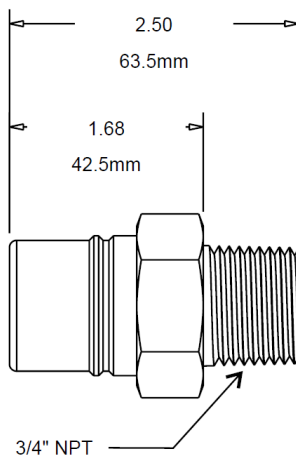

**Nozzle Option: Nozzles can be made to suit 3/4" F NPT Thread Applications**

*"Note: Due to cross-compatibility, these nozzles and receivers may be susceptible to cross-connection. To mitigate this risk, the Fast Fill Matrix 300 Series is recommended."*