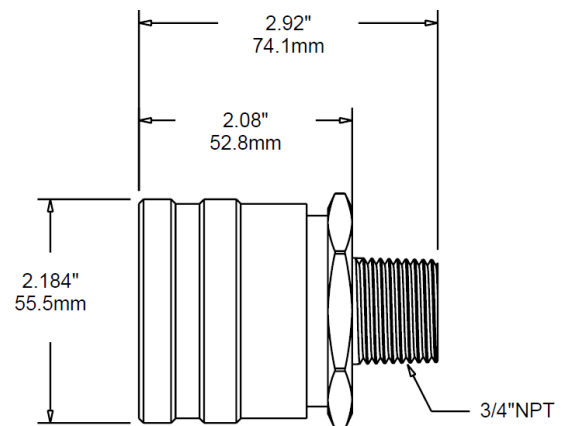

**Nozzle Option: Nozzles can be made to suit 3/4" F NPT Thread Applications**

*"Note: Due to cross-compatibility, these nozzles and receivers may be susceptible to cross-connection. To mitigate this risk, the Fast Fill Matrix 300 Series is recommended."*