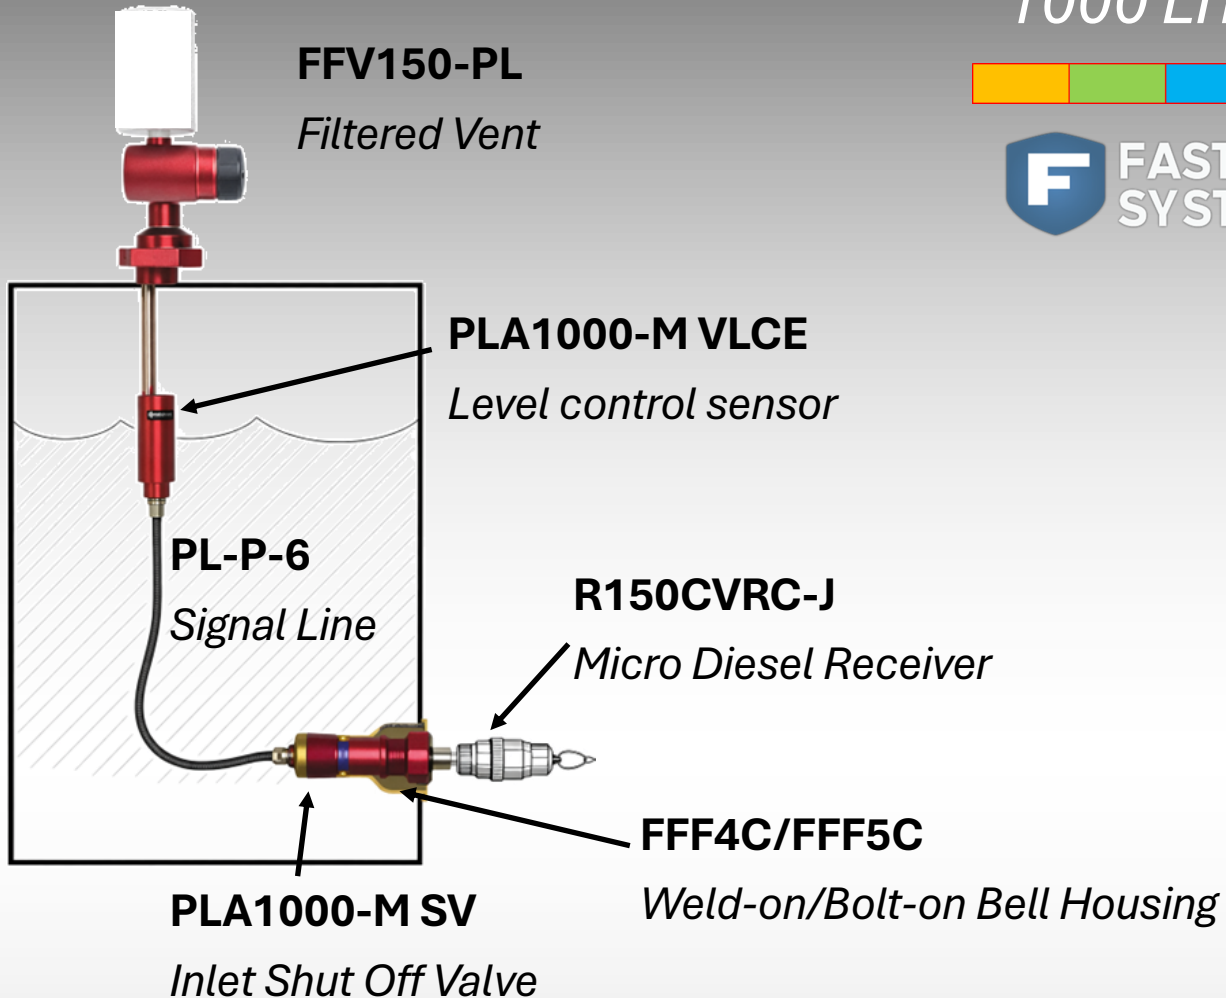

DIRECT MOUNT

DIESEL PRESSURELESS SYSTEM

1000 LITRES

The **Fast Fill Pressureless System** is a purpose-designed liquid transfer and level management solution engineered for safe, efficient tank filling without pressurising the Diesel Tank.

Designed for reliability in demanding industrial environments, the system provides controlled filling while maintaining atmospheric tank conditions — eliminating the risks associated with pressure build-up.

The Fast Fill Pressureless System is ideal for applications where tanks must remain vented to atmosphere during filling operations. By preventing internal pressure accumulation, the system enhances safety, protects tank integrity, and ensures compliance with operational best practices.